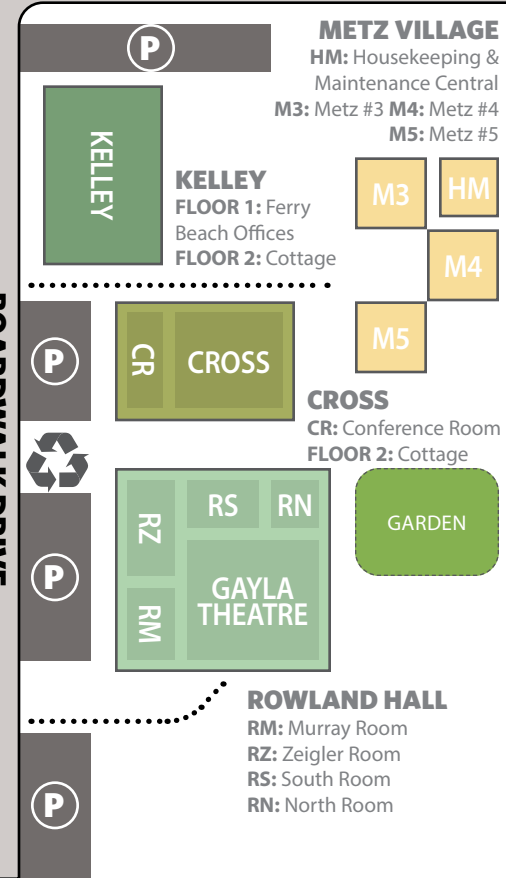

## MAP LEGEND

Platform Tent Site 1A

Ground Tent Site 12C

RV / Pop-Up Site 3B

Wash House

Laundry

Dumpsters

Smoking Area

Parking

Stream

← TRAIL ACCESS

## SEASIDE AVE - ROUTE 9

SURF ST

← BEACH ACCESS

STAY OFF THE DUNE GRASS