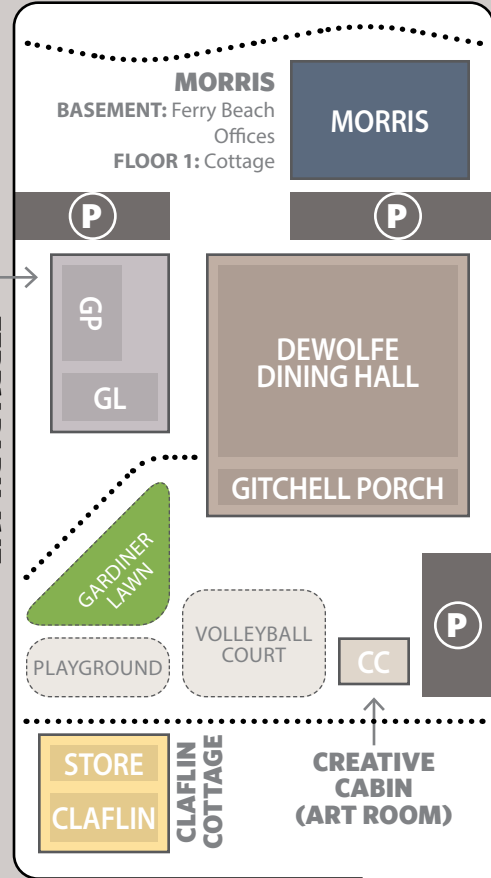

## MAP LEGEND

Platform Tent Site 1A

Ground Tent Site 12C

RV / Pop-Up Site 3B

Wash House

Laundry

Dumpsters

Smoking Area

Parking

Stream

← TRAIL ACCESS

## SEASIDE AVE - ROUTE 9

SURF ST

← BEACH ACCESS

STAY OFF THE DUNE GRASS