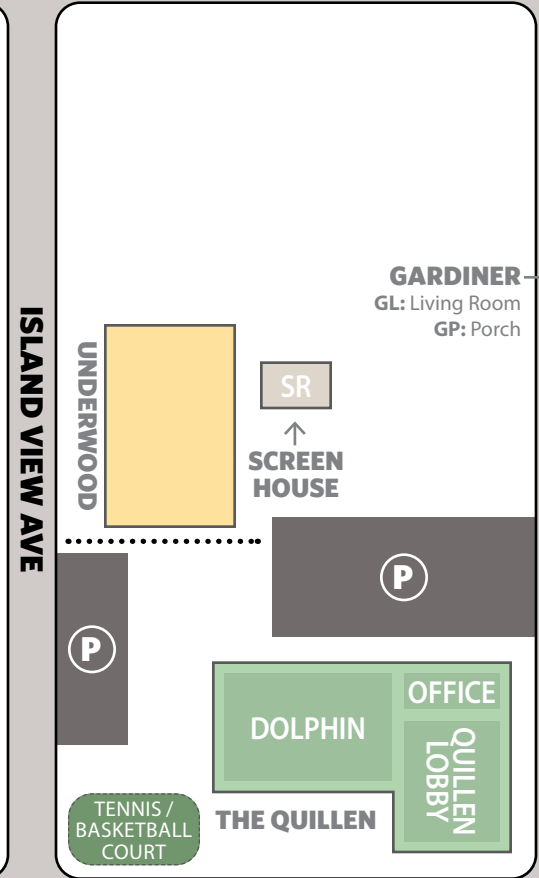

## MAP LEGEND

Platform Tent Site 1A

Ground Tent Site 12C

RV / Pop-Up Site 3B

Wash House

Laundry

Dumpsters

Smoking Area

Parking

Stream

← TRAIL ACCESS

## SEASIDE AVE - ROUTE 9

SURF ST

← BEACH ACCESS

STAY OFF THE DUNE GRASS